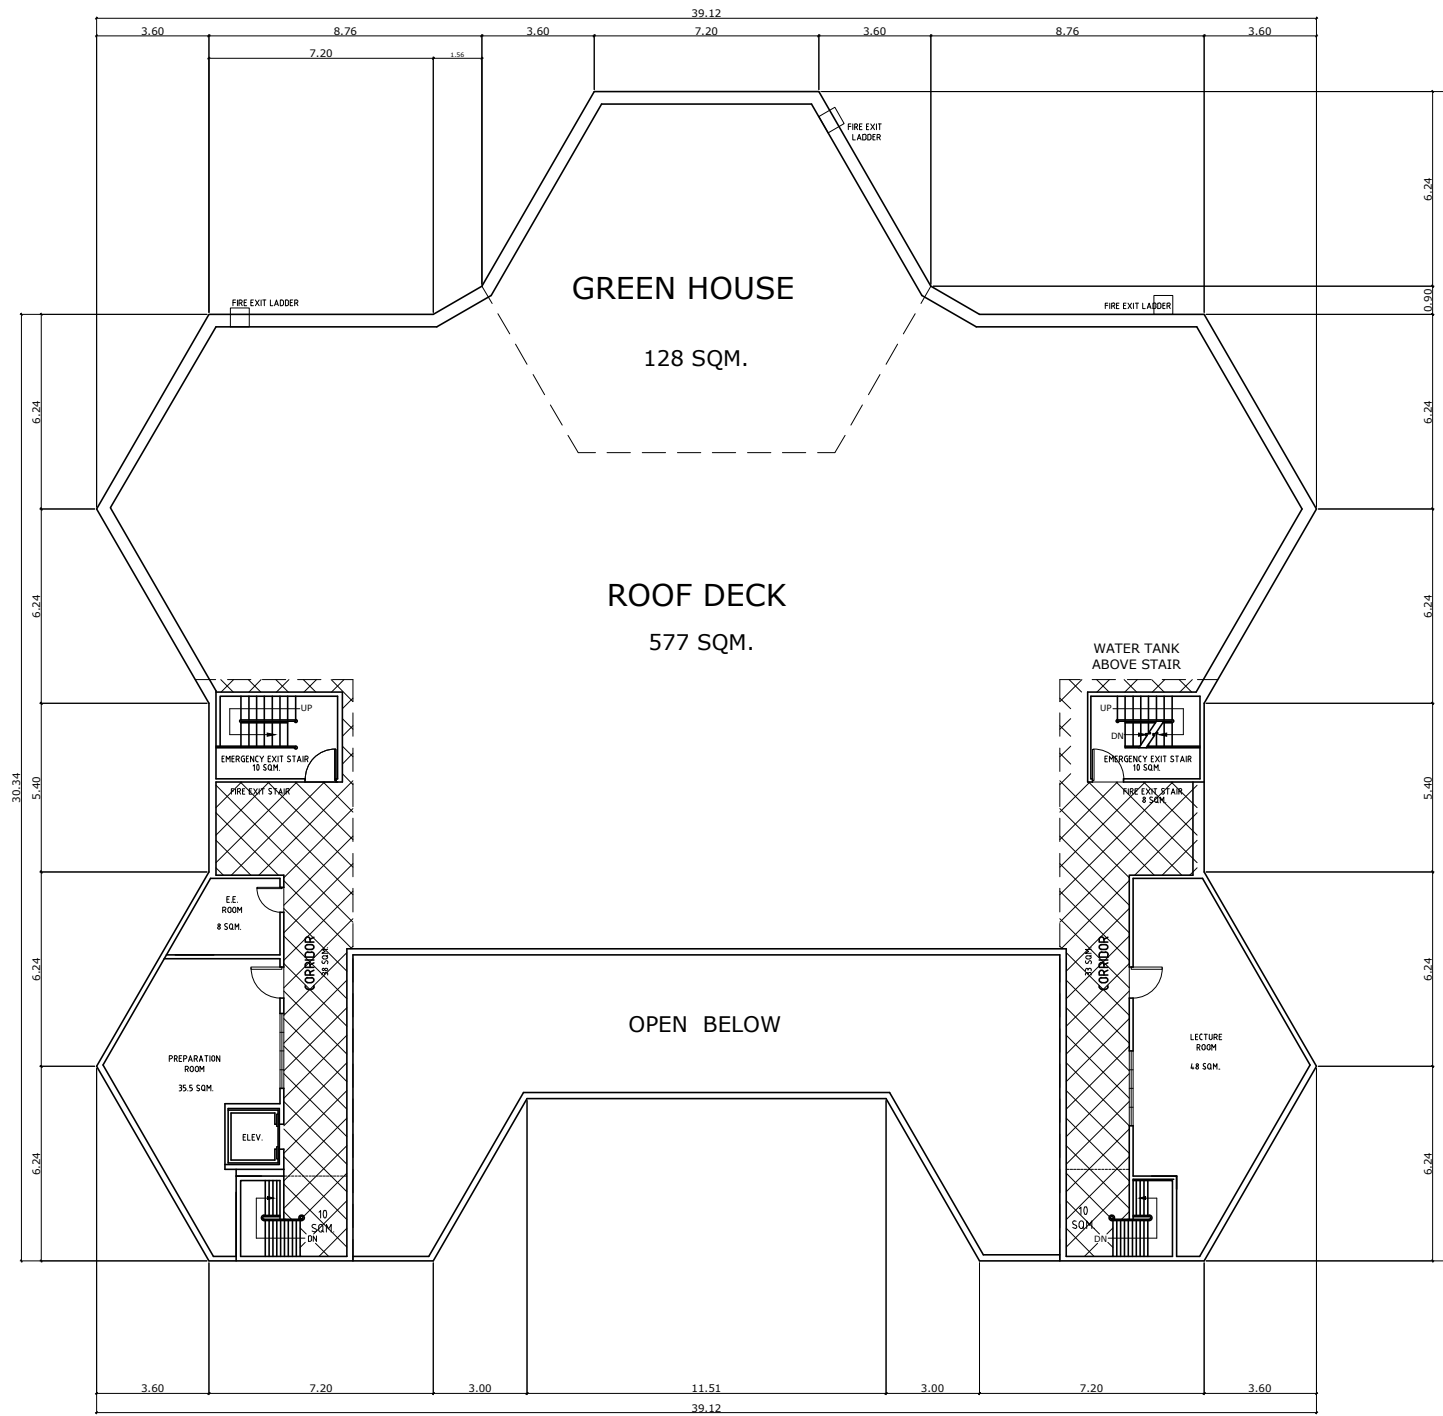

NOTE:

FINAL LAYOUT OF ROOMS INCLUDING FURNITURE'S , FIXTURE'S AND MECHANICAL PROVISIONS WILL BE FINALIZED DURING DESIGN STAGE.

ROOF DECK
SCALE 1:300M